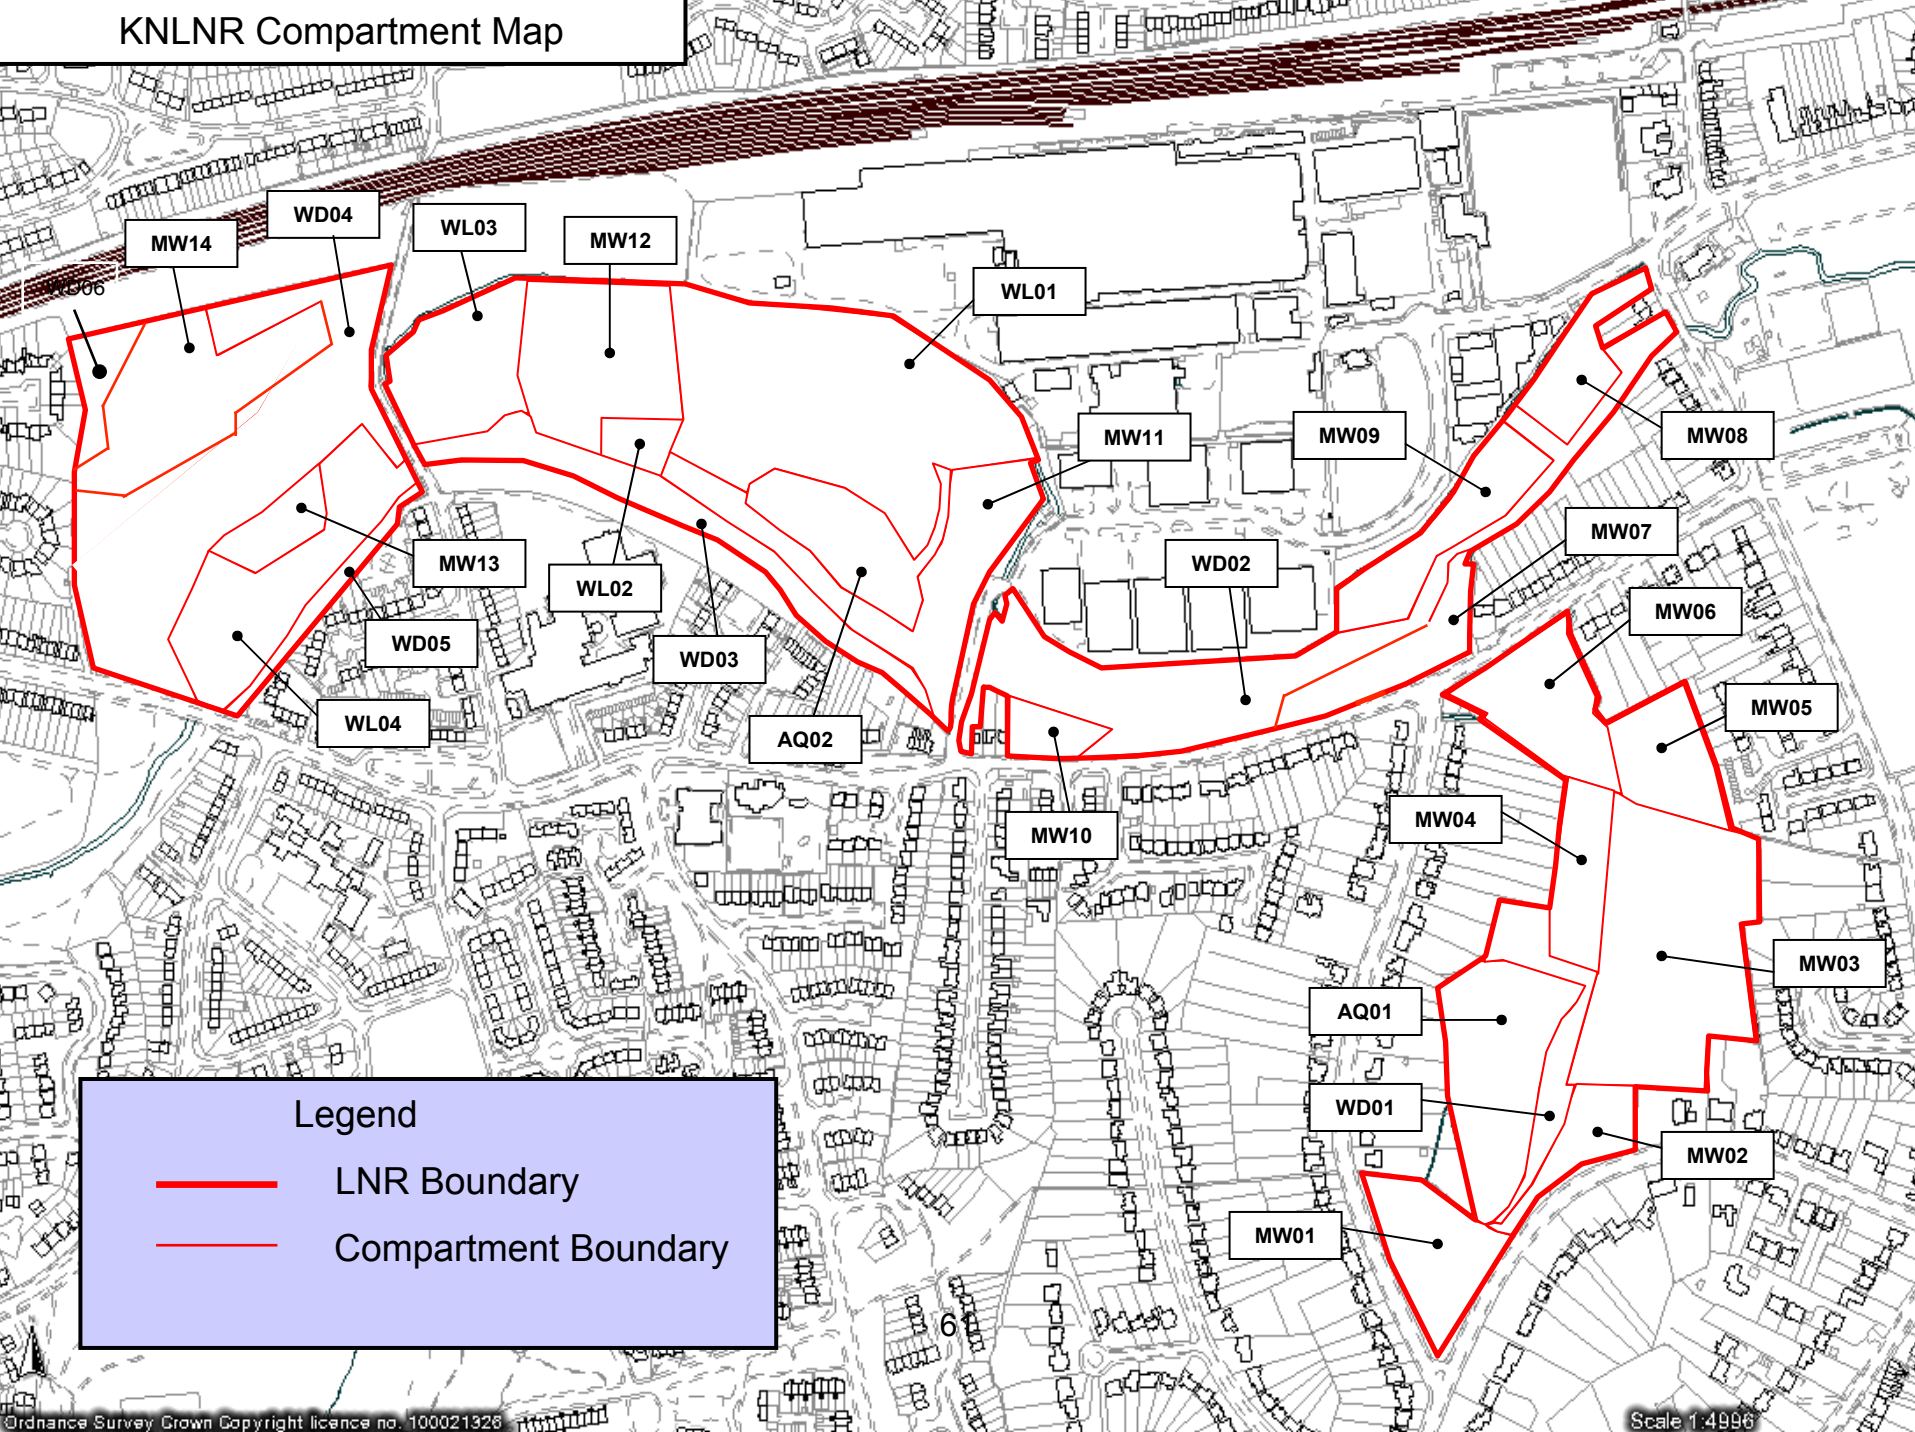

APPENDIX 5

5 Site Compartments

| Compartment Code | Compartment size hectares (h) | Compartment name |
|------------------|-------------------------------|---------------------|
| AQ01 | 1.25h | Merecroft Pool |
| AQ02 | 0.86h | Wychall Reservoir |
| MW01 | 0.77h | Beaks Hill Triangle |
| MW02 | 0.41h | Old Orchard |
| MW03 | 2.38h | Grazing Field |
| MW04 | 0.56h | Sheila's Meadow |
| MW05 | 0.60h | Pinehurst Meadow |
| MW06 | 0.85h | Waterways Meadow |
| MW07 | 0.59h | Daffodil Meadow |
| MW08 | 0.48h | Wychall Meadow East |
| MW09 | 0.76h | Wychall Meadow west |
| MW10 | 0.24h | Downcroft |
| MW11 | 1.43h | Dam Meadow |
| MW12 | 1.38h | Nettlefield |
| MW13 | 0.32h | Burnet Meadow |
| MW14 | 1.49h | Peafields |
| WL01 | 3.36h | Phil's Wetland |
| WL02 | 0.17h | Two Ponds |
| WL03 | 0.95h | Popes Thicket |
| WL04 | 1.37h | Wet Willow |
| WD01 | 0.52h | Merecroft Wood |
| WD02 | 2.16h | Stepping Wood |
| WD03 | 0.91h | Reservoir Wood |
| WD04 | 2.78h | Allotment Wood |
| WD05 | 0.24h | West Croft Sticks |
| WD06 | 0.28h | JP's Wood |

The locations of these compartments can be seen on the LNR compartment detail map below.

KNLNR Compartment Map

Legend

-  LNR Boundary
-  Compartment Boundary