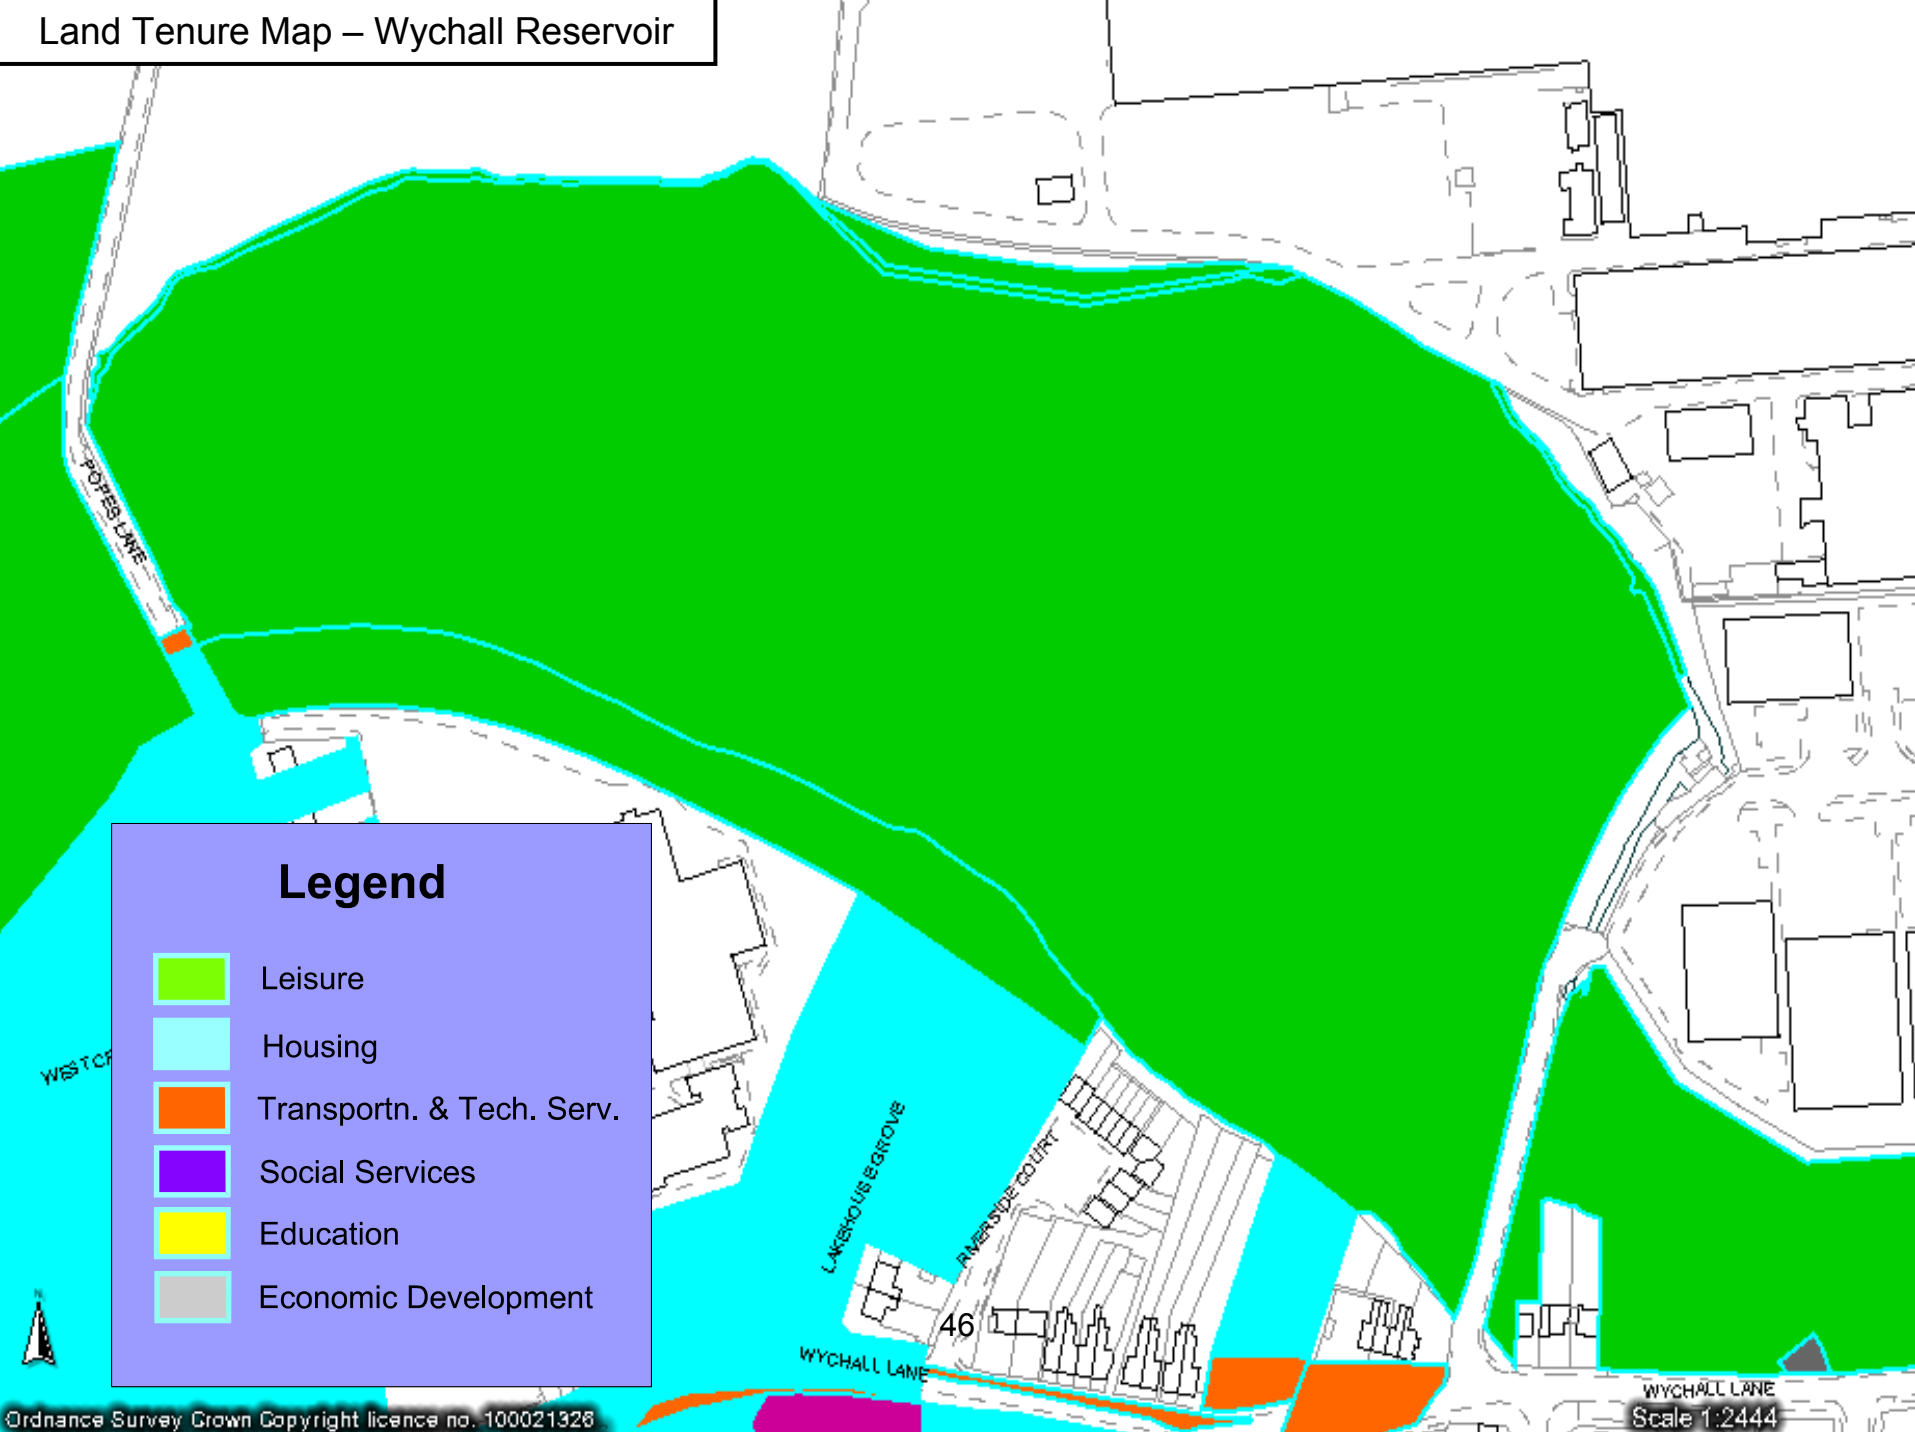

Land Tenure Map – Wychall Reservoir

Legend

- Leisure
- Housing
- Transportn. & Tech. Serv.
- Social Services
- Education
- Economic Development