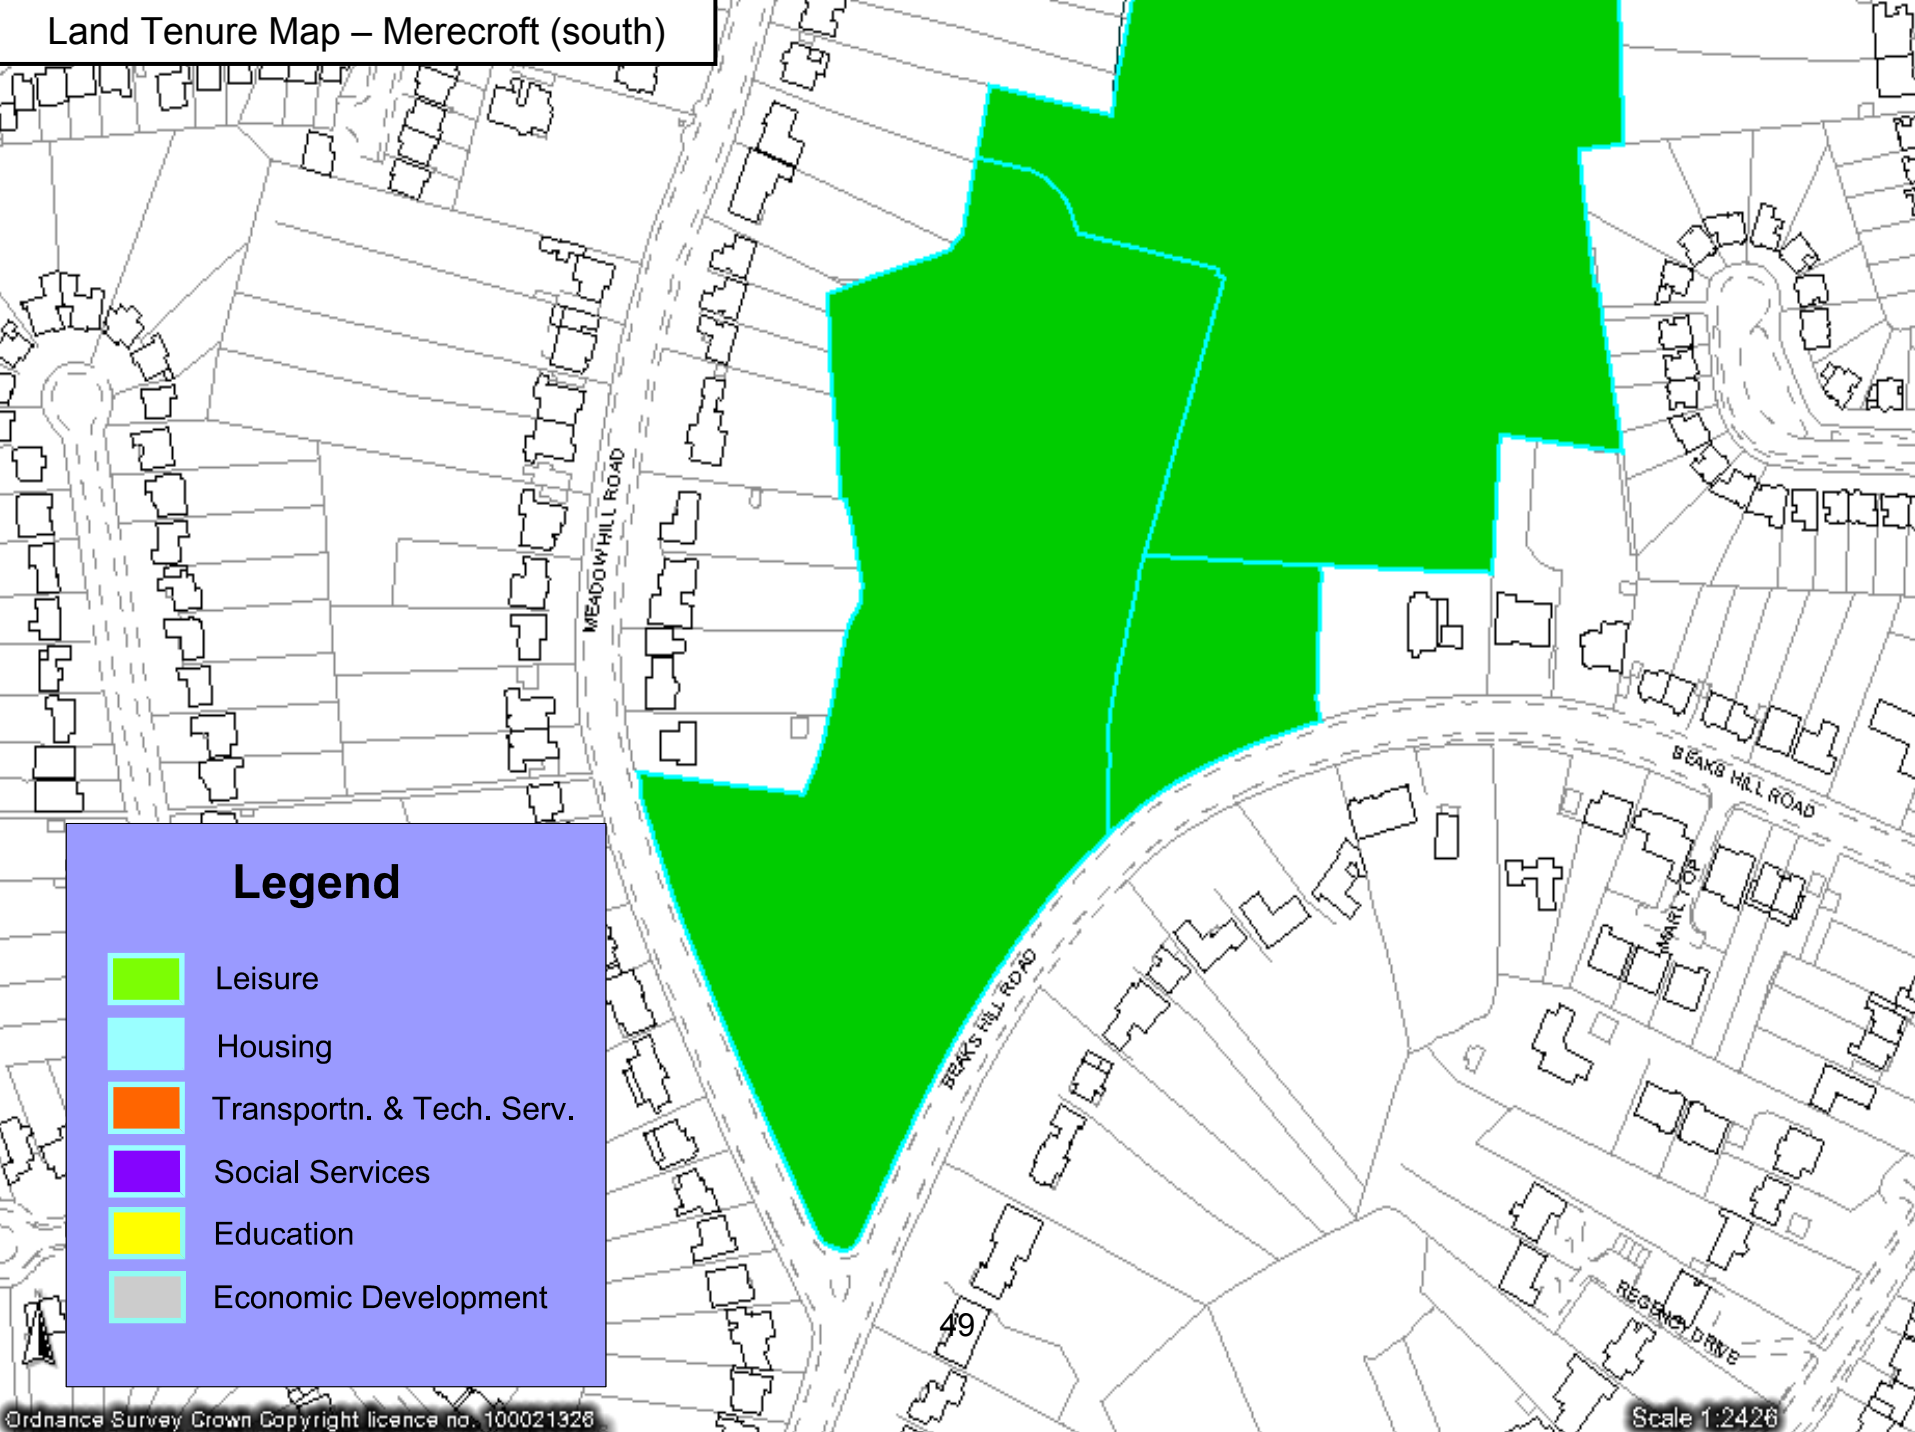

# Land Tenure Map – Recreation Ground

# Land Tenure Map – Merecroft (north)

## Legend

-  Leisure
-  Housing
-  Transport. & Tech. Serv.
-  Social Services
-  Education
-  Economic Development

48

Scale 1:2444

# Land Tenure Map – Merecroft (south)