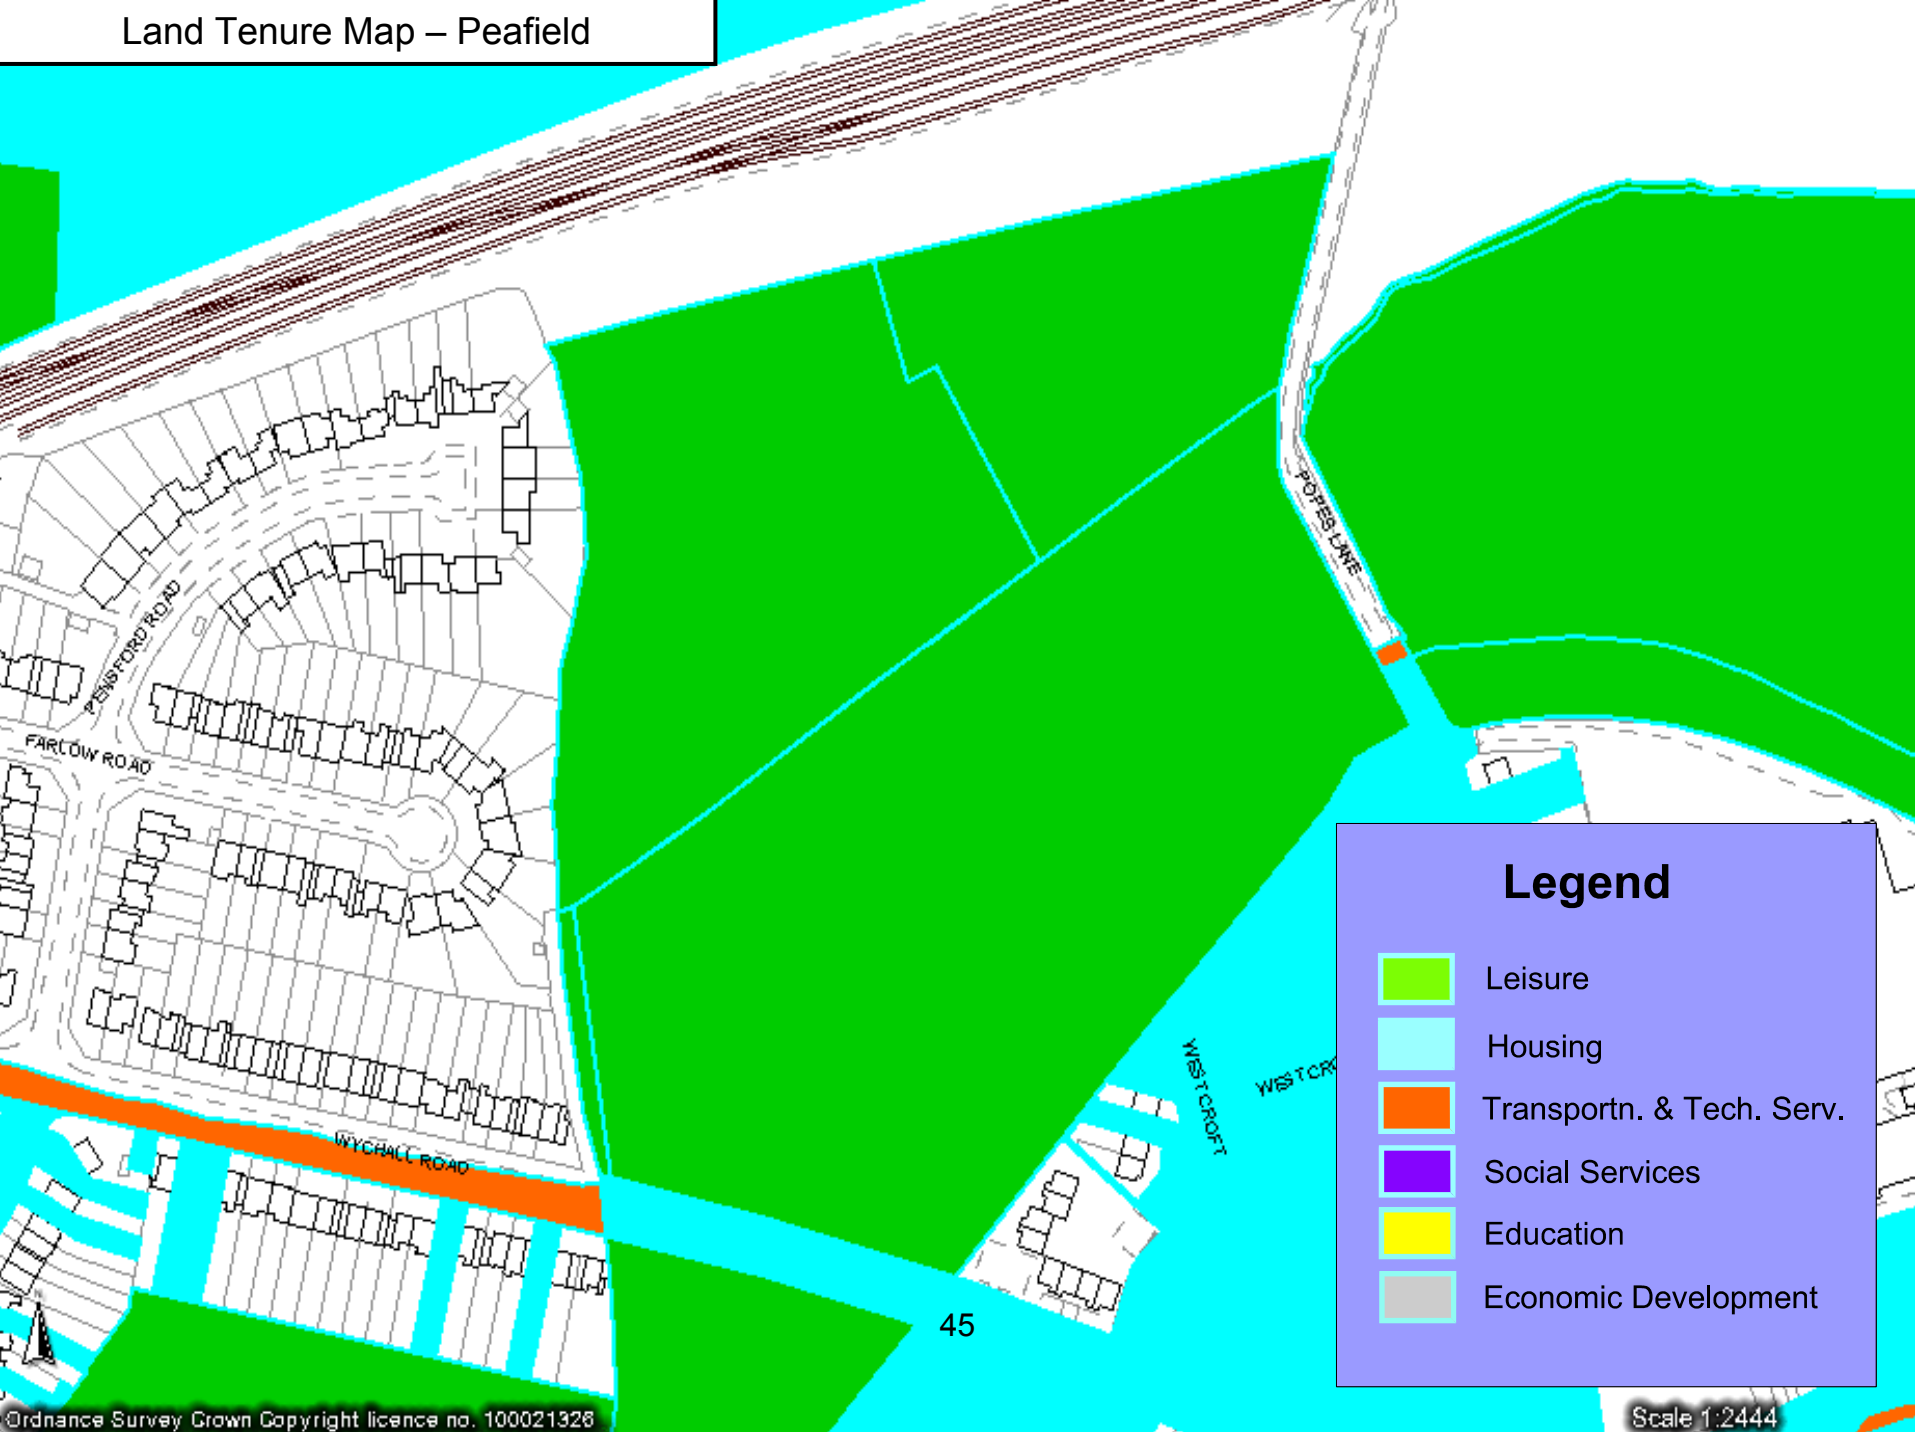

2 Land Tenure

Merecroft Pool covers an area of 7.34 hectares of which 6.49 hectares are owned freehold by Birmingham City Council. 0.85 hectares of land sited off Wychall Lane is leased by the Canal and River Trust to the Friends of Kings Norton Local Nature Reserve (FKNLNR). Currently this land is not contained within the LNR but is however managed with permission as another section within the LNR.

Merecroft Pool is subject to access from the properties that fringe the western edge of the pool. In 1967 tenancies were granted by Birmingham City Council to certain properties along Meadow Hill Road. At £25 per annum the lease gives permission to the property owner to access the pool to the rear of their property and to place a manually propelled boat on the water. These leases can be terminated by either party with 6 months notice. The current leases are as follows:

Meadow Hill Road	Area covered by lease
37	73m²
39	98m²
41	145m²
43	101m²
45	63m²

The meadows east of Merecroft Pool and the attached stables form part of the Nature Reserve, but the City Council sold this area leasehold, at a peppercorn rent, in 2014 for a period of 99 years. Various conditions are attached to the lease relating to maintaining its existing purpose as grazing land. There is no public access to this area. The Friends have access to a storage shed adjacent to the stables, provided by kind arrangement with the grazier.

The Recreation Ground covers an area of 4.23 hectares and is owned freehold by Birmingham City Council.

Wychall Reservoir covers an area of 9.06 hectares and is owned freehold by Birmingham City Council.

The Peafields cover an area of 6.48 hectares and is owned freehold by Birmingham City Council.

Details of current land tenure including adjacent land can be seen on the attached Land Tenure maps.

Land Tenure Map – Peafield

Legend

- Leisure
- Housing
- Transportn. & Tech. Serv.
- Social Services
- Education
- Economic Development