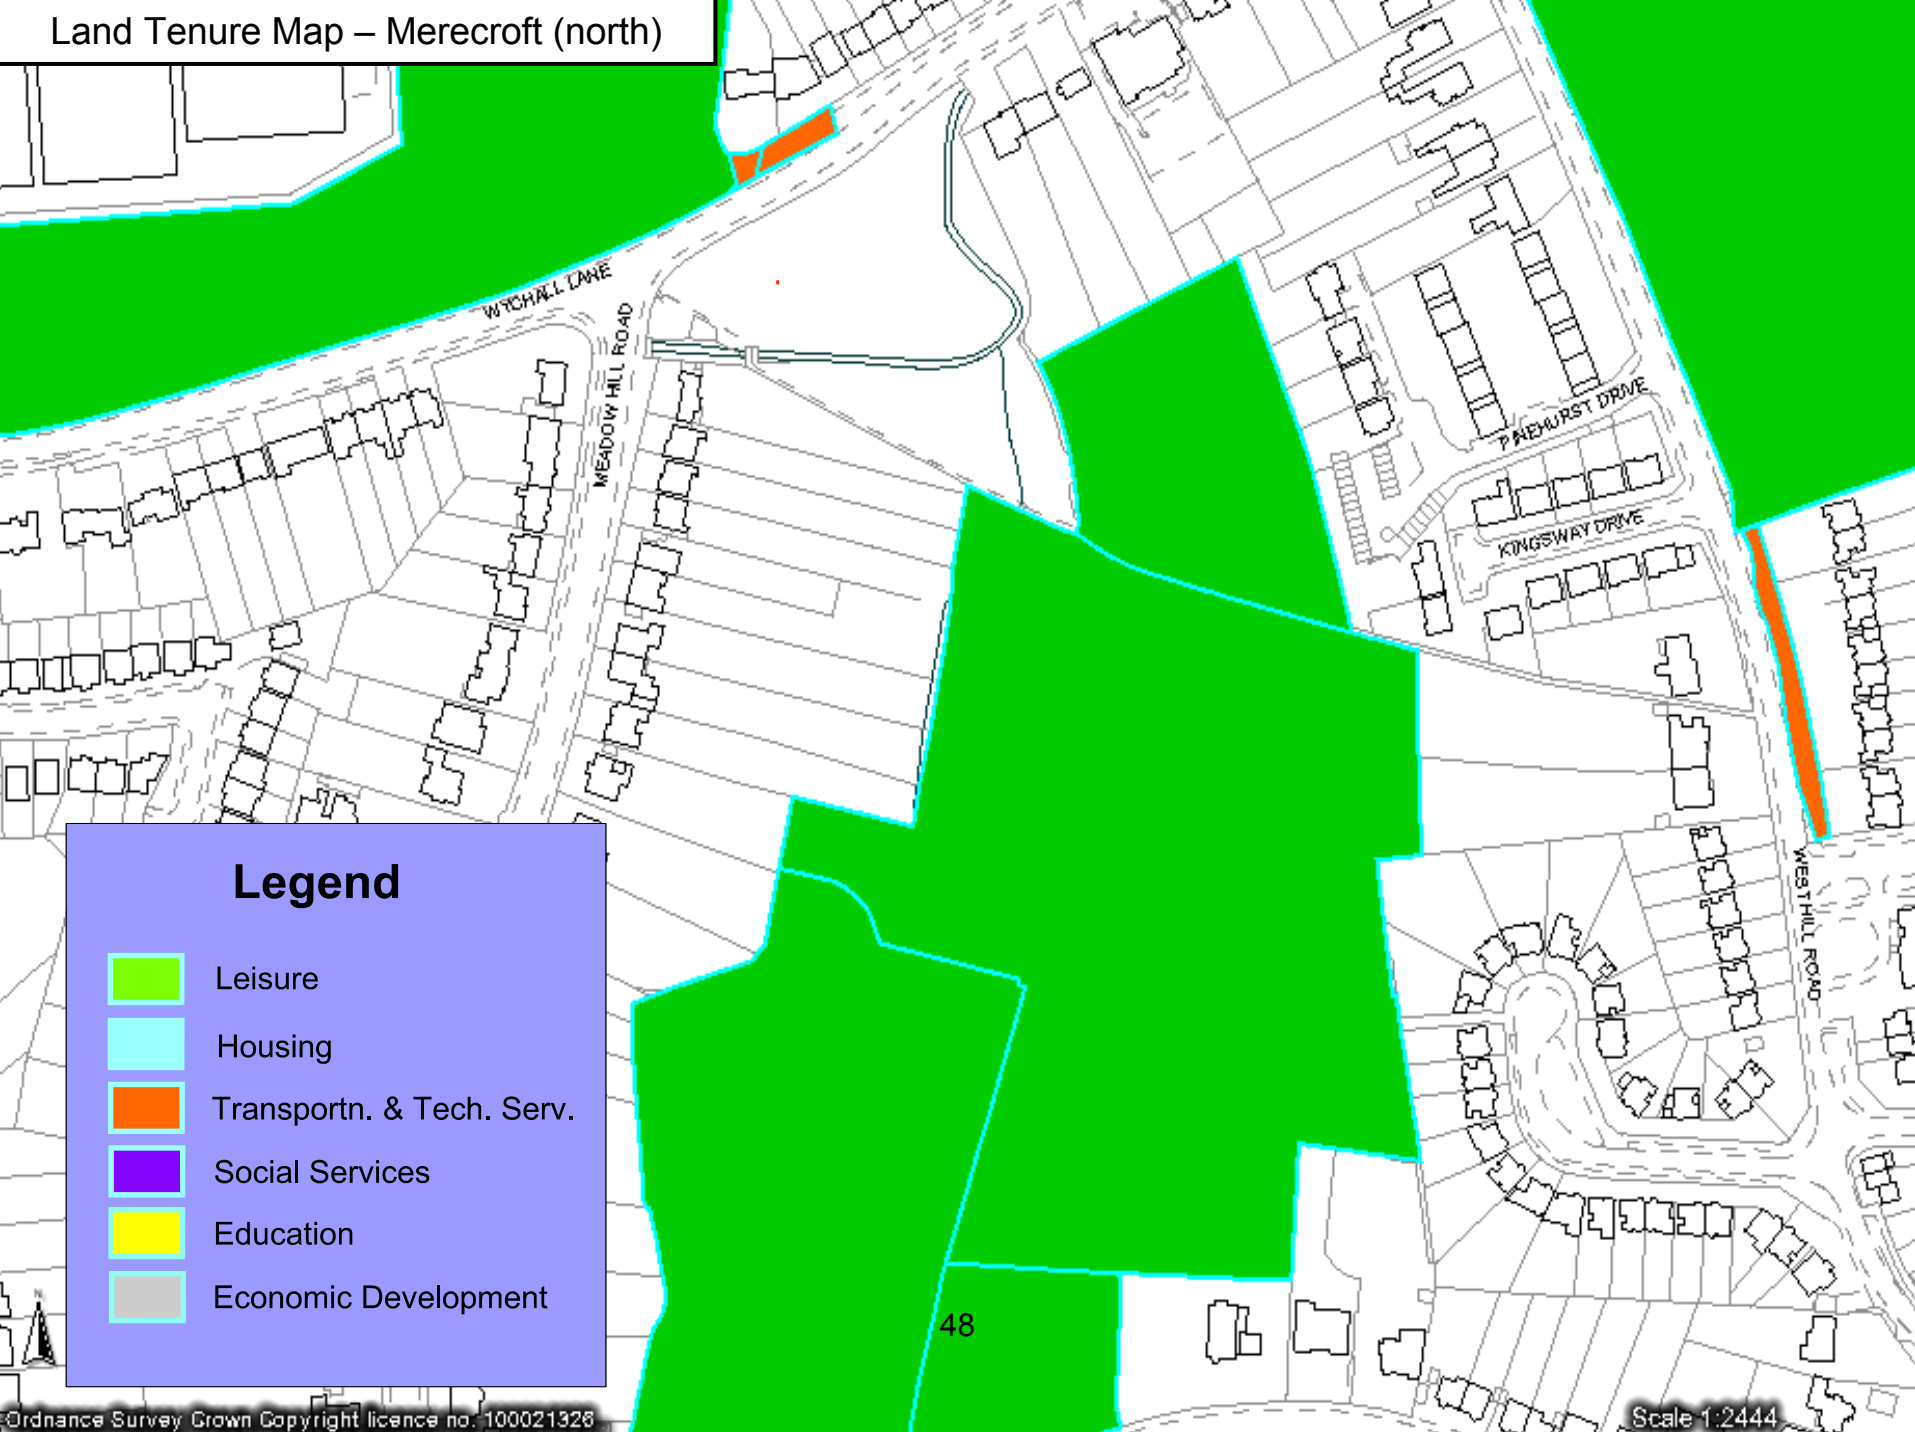

# Land Tenure Map – Wychall Reservoir

## Legend

-  Leisure
-  Housing
-  Transportn. & Tech. Serv.
-  Social Services
-  Education
-  Economic Development

# Land Tenure Map – Recreation Ground

# Land Tenure Map – Merecroft (north)