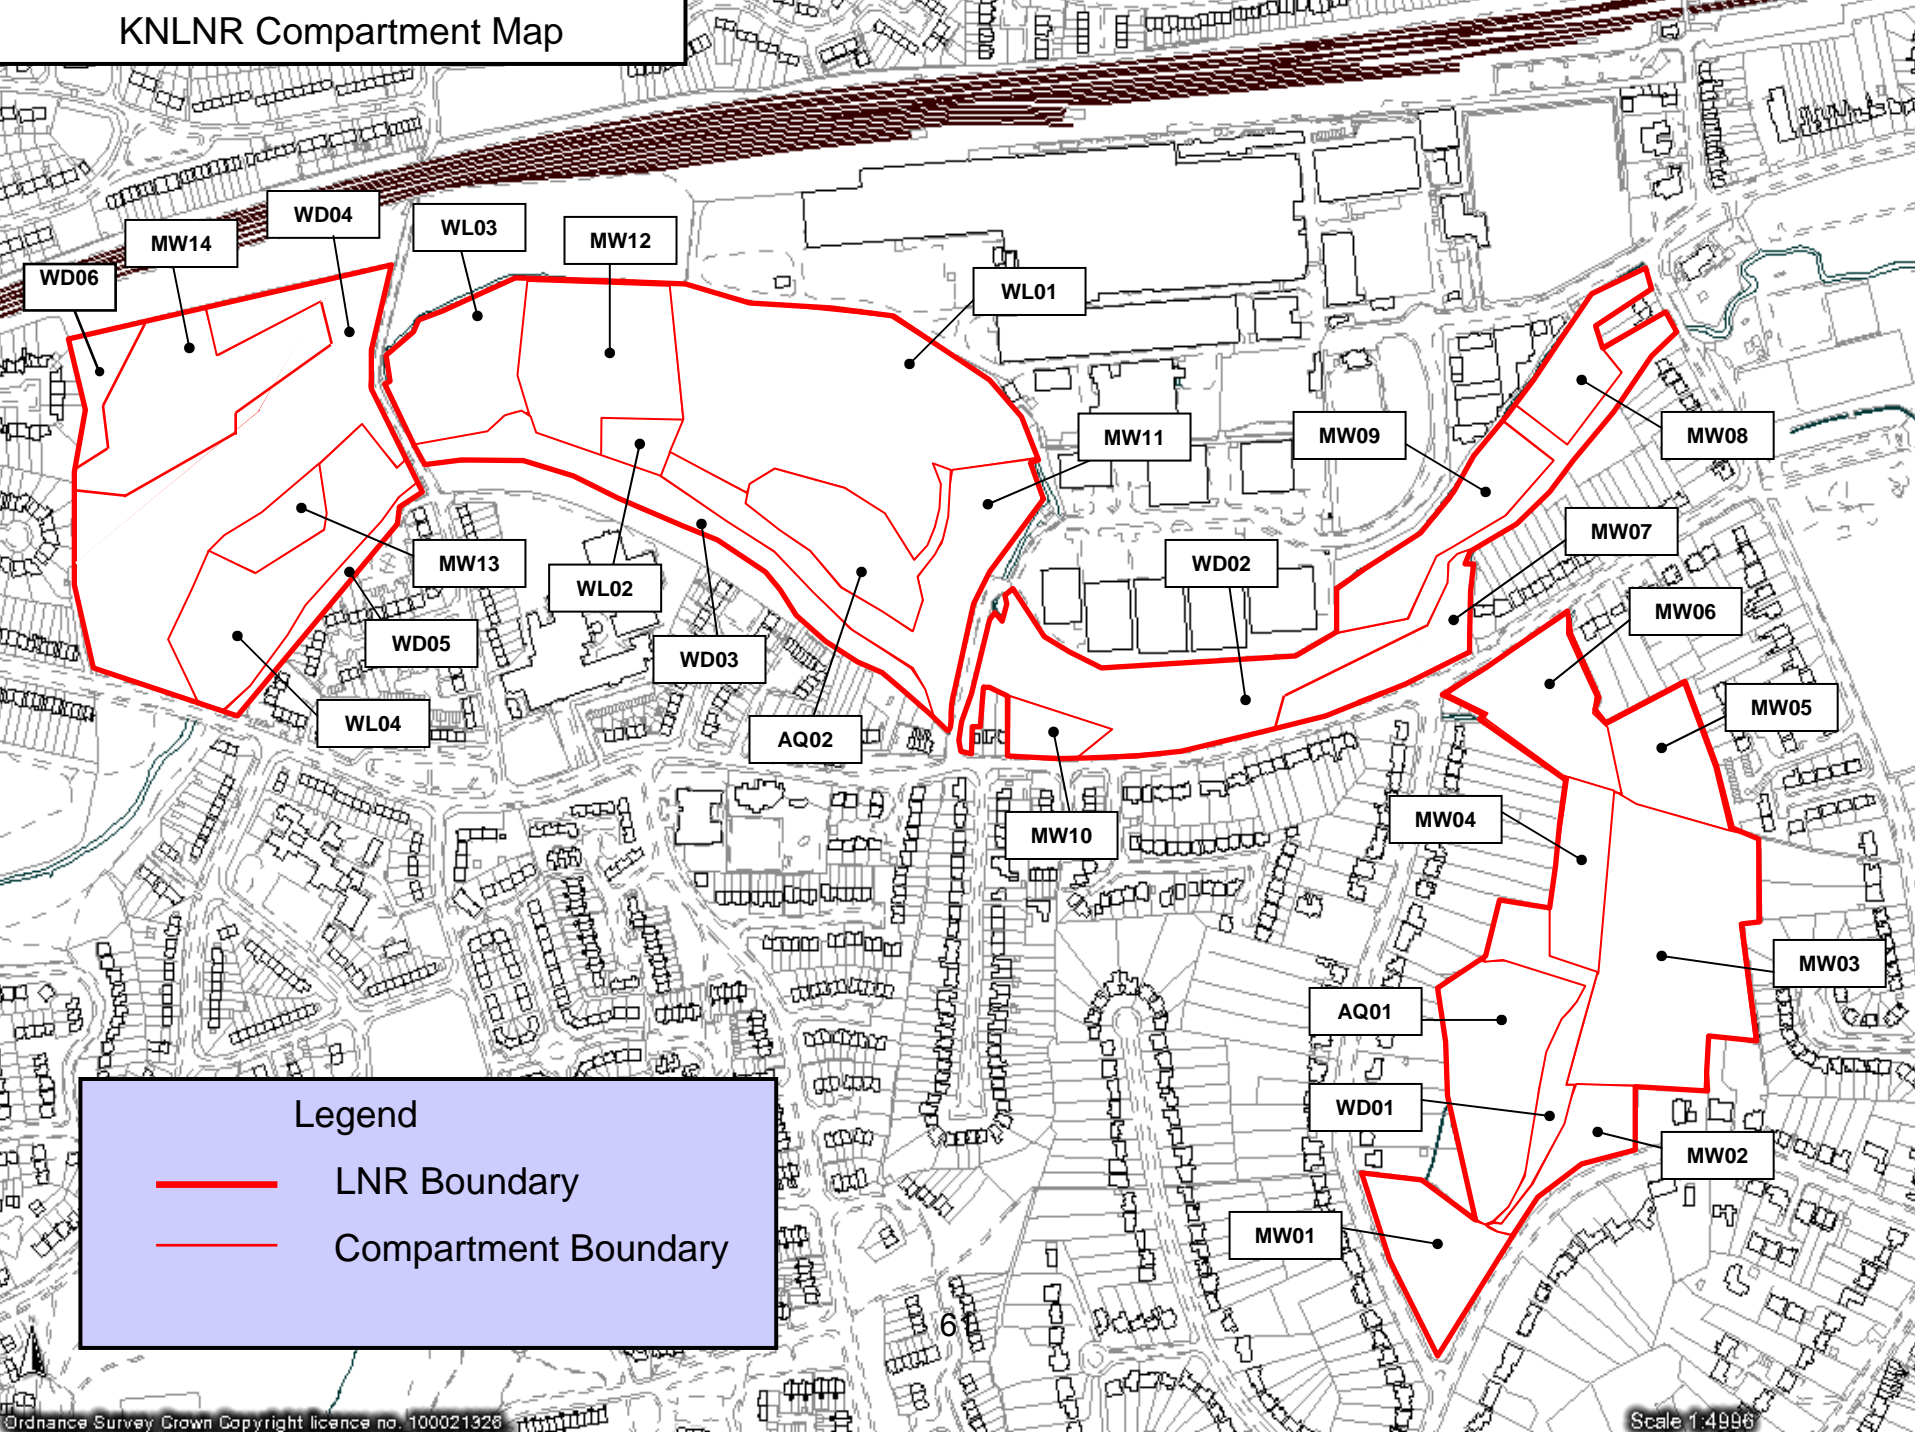

**APPENDIX 5**  
**SITE COMPARTMENTS**

## 5 Site Compartments

<b>Compartment Code</b>	<b>Compartment size hectares (h)</b>	<b>Compartment Name</b>
AQ01	1.25h	Merecroft Pool
AQ02	0.86h	Wychall Reservoir
MW01	0.77h	Beaks Hill Triangle
MW02	0.41h	Old Orchard
MW03	2.38h	Grazing Field
MW04	0.56h	Sheila's Meadow
MW05	0.60h	Pinehurst Meadow
MW06	0.85h	Waterways Meadow
MW07	0.59h	Daffodil Meadow
MW08	0.48h	Wychall Meadow East
MW09	0.76h	Wychall Meadow West
MW10	0.24h	Downcroft
MW11	1.43h	Dam Meadow
MW12	1.38h	Nettlefield
MW13	0.32h	Burnet Meadow
MW14	1.49h	Peafields
WL01	3.36h	Phil's Wetland
WL02	0.17h	Two Ponds
WL03	0.95h	Popes Thicket
WL04	1.37h	Wet Willow
WD01	0.52h	Merecroft Wood
WD02	2.16h	Stepping Wood
WD03	0.91h	Reservoir Wood
WD04	2.78h	Allotment Wood
WD05	0.24h	West Croft Sticks
WD06	0.28h	JP's Wood

The locations of these compartments can be seen on the LNR compartment detail map below.

# KNLNR Compartment Map

**Legend**

-  LNR Boundary
-  Compartment Boundary