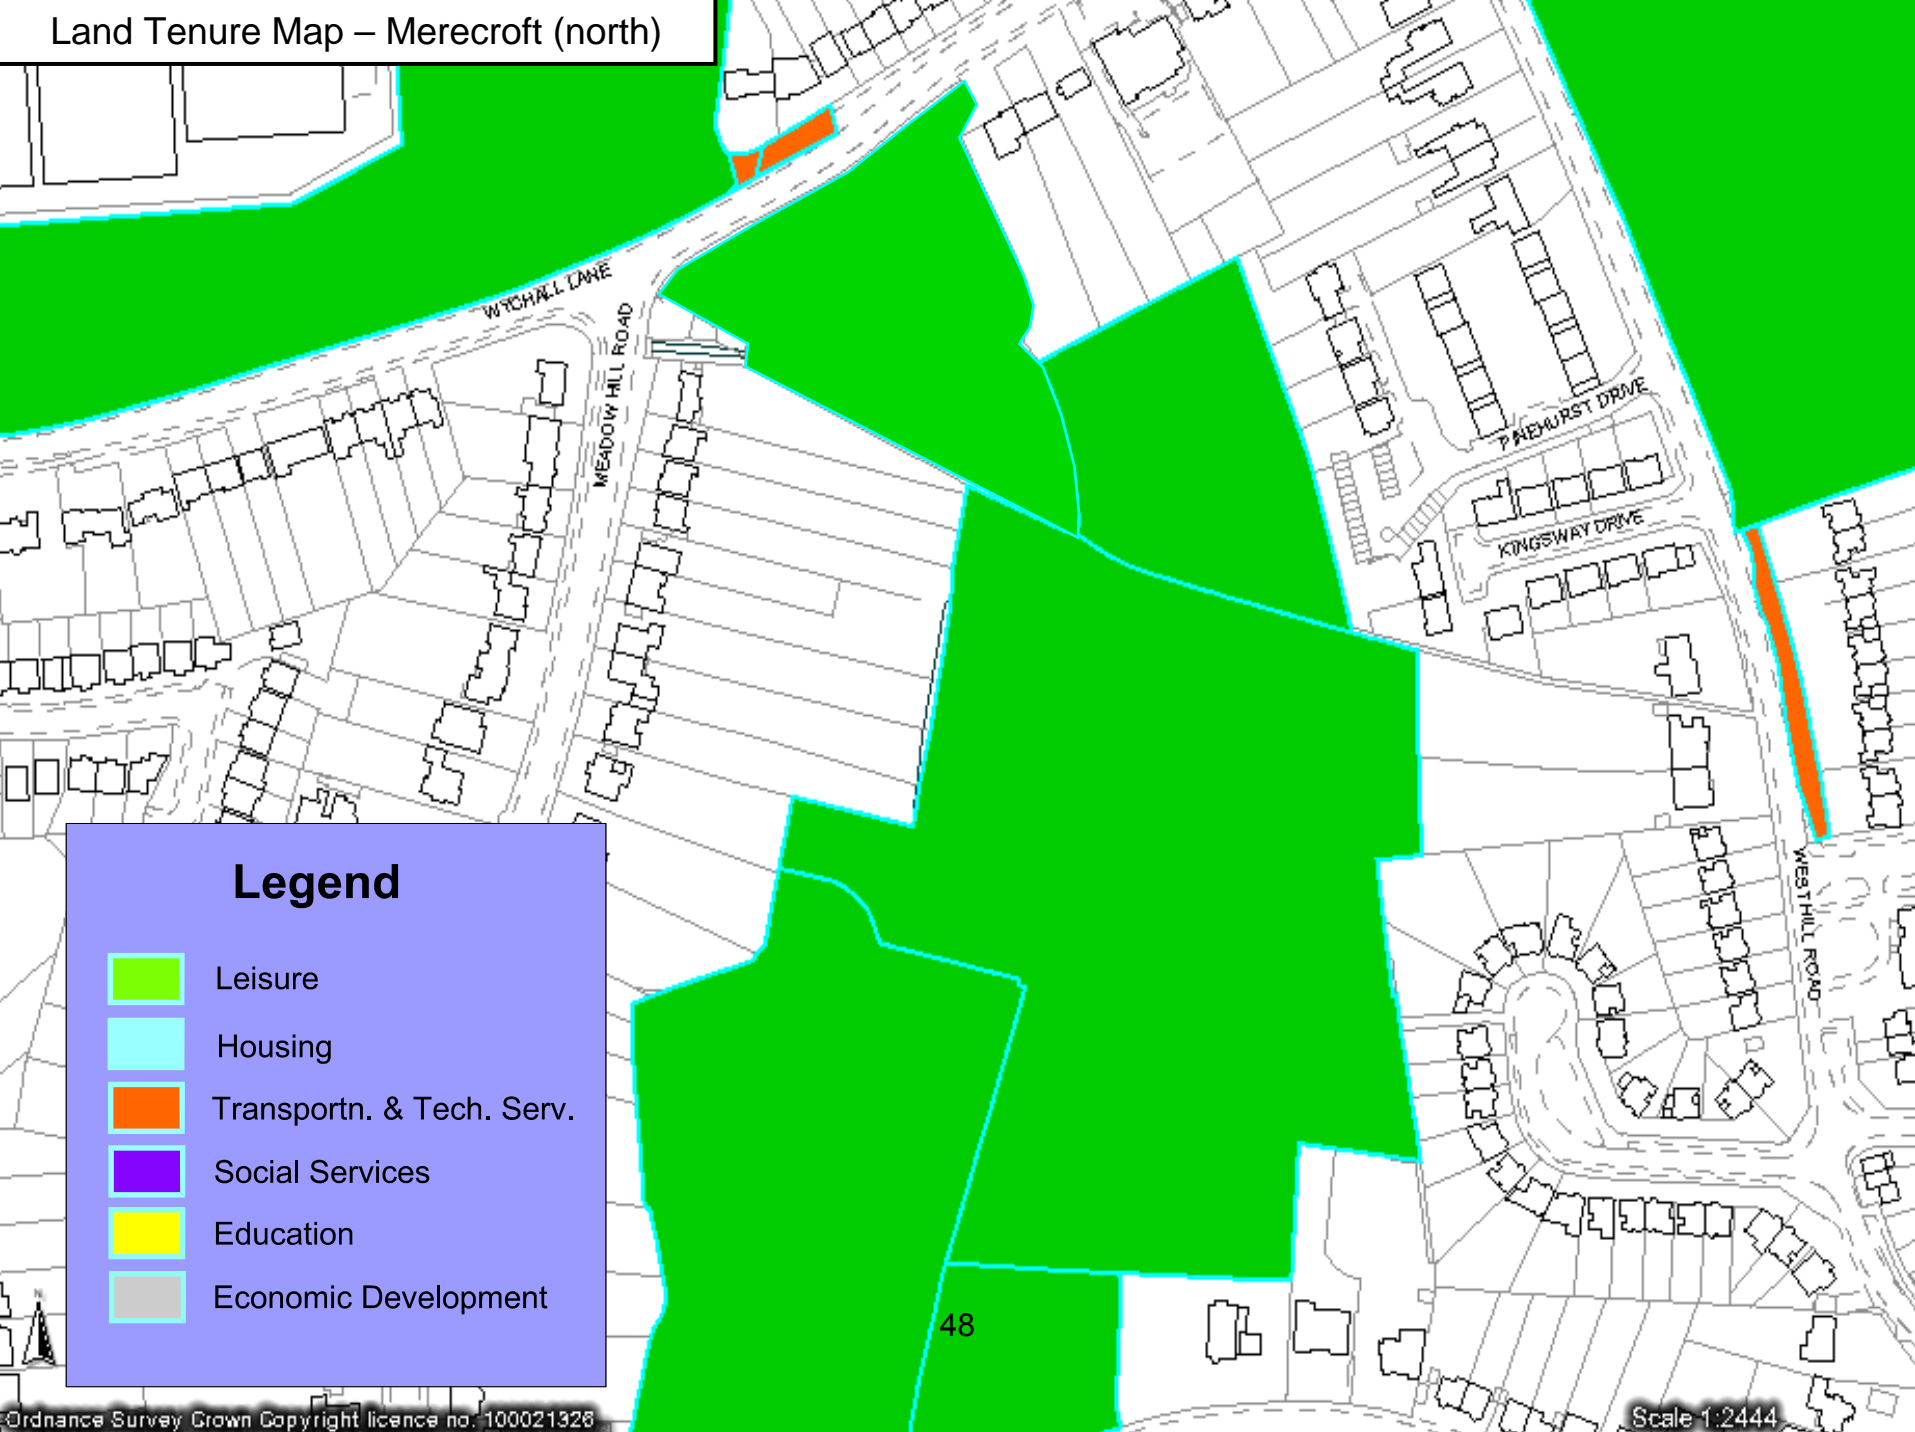

# Land Tenure Map – Wychall Reservoir

## Legend

-  Leisure
-  Housing
-  Transportn. & Tech. Serv.
-  Social Services
-  Education
-  Economic Development

# Land Tenure Map – Recreation Ground

# Land Tenure Map – Merecroft (north)