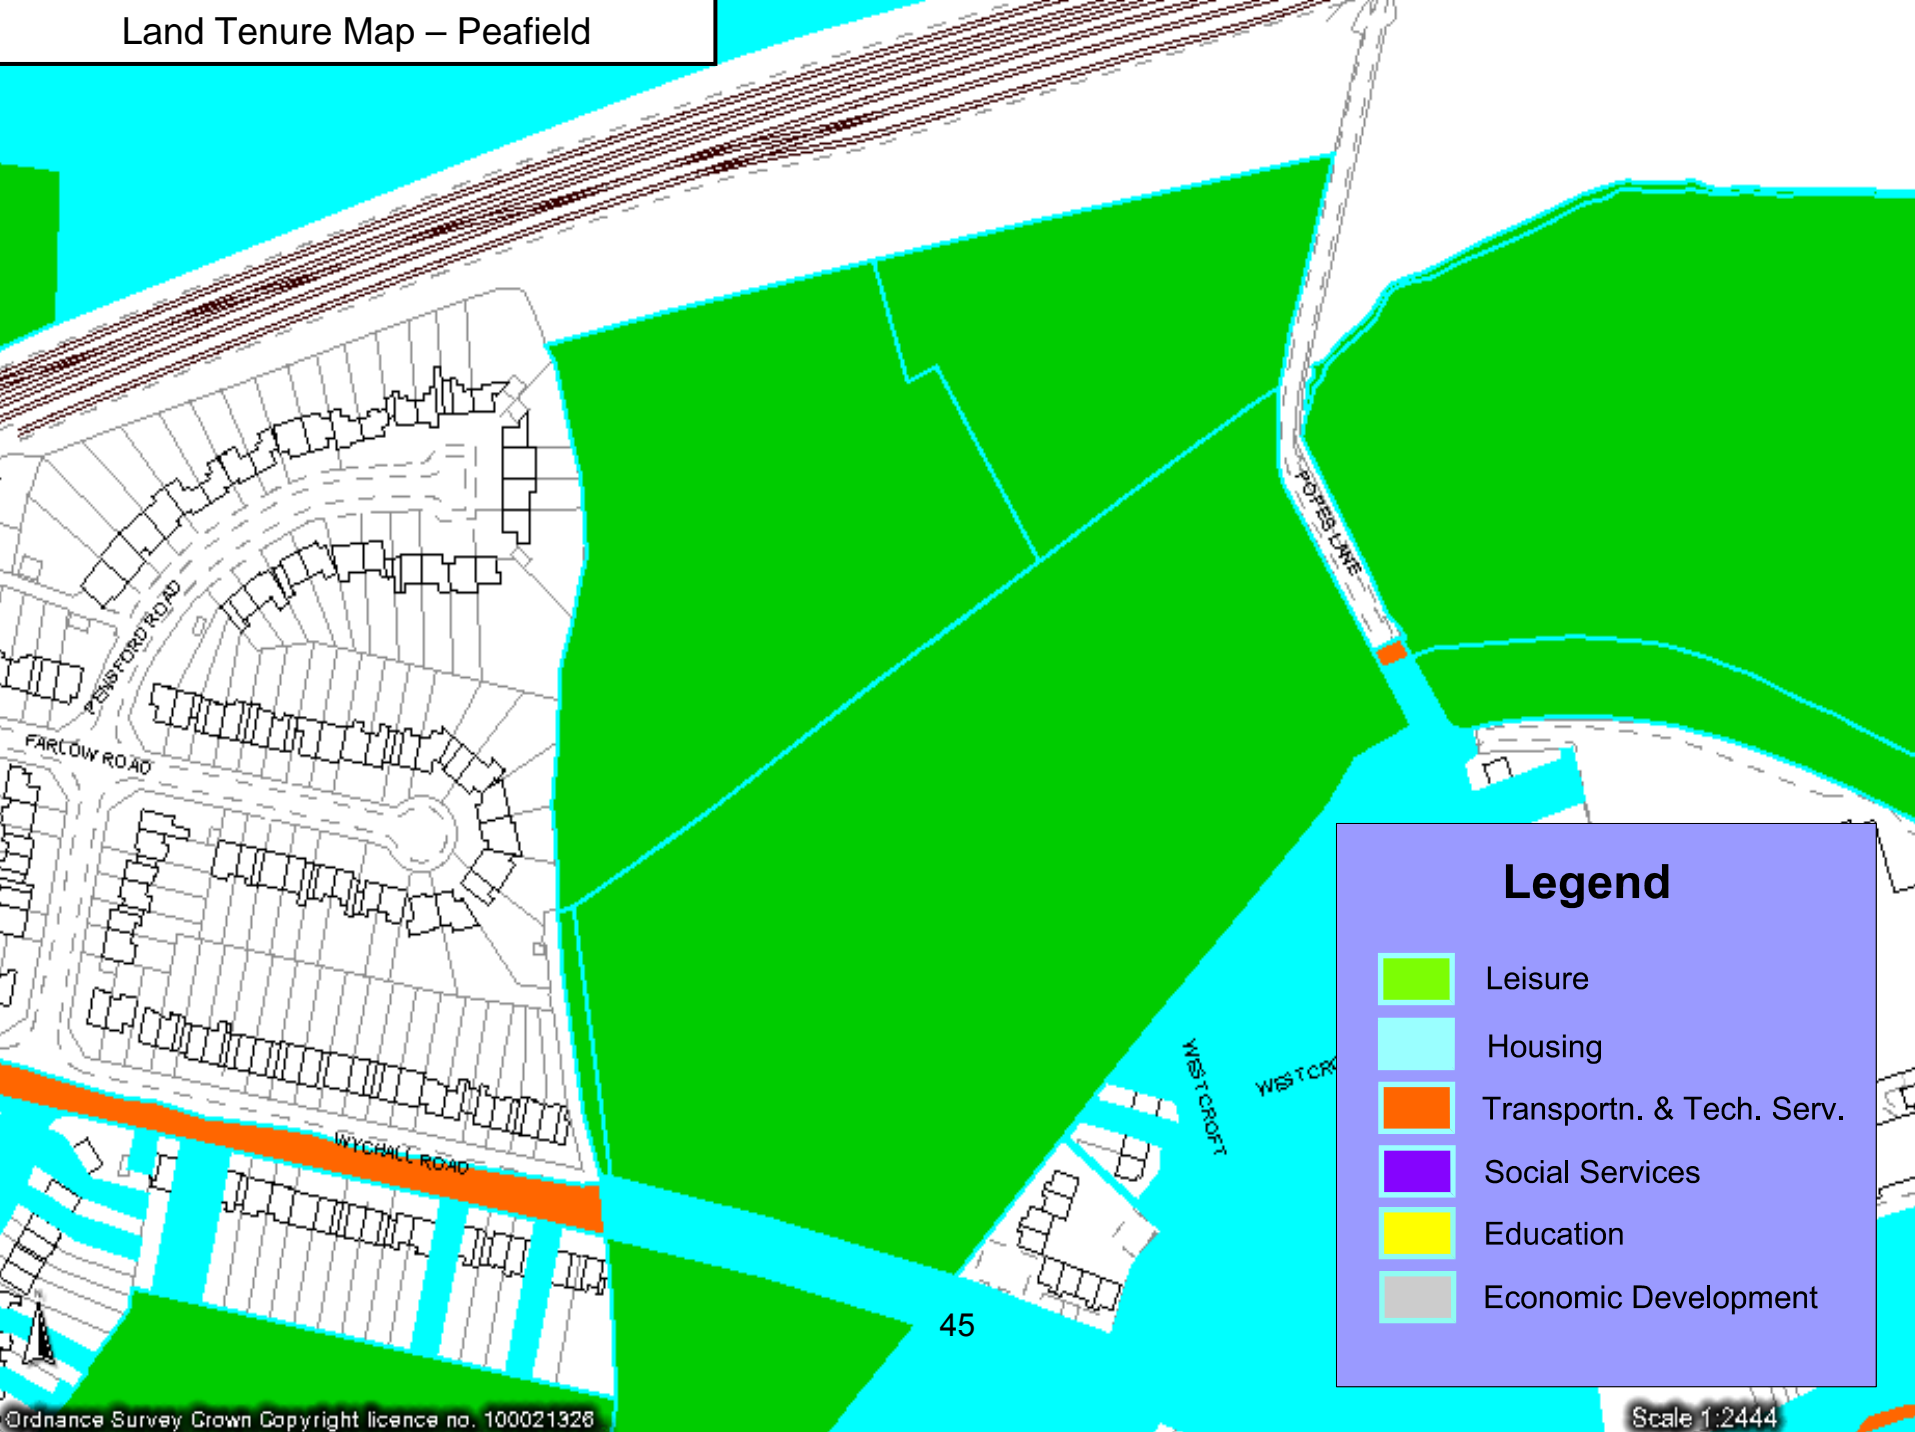

2 Land Tenure

Merecroft Pool covers an area of 7.34 hectares of which 6.49 hectares are owned freehold by Birmingham City Council. 0.85 hectares of land sited off Wychall Lane is leased by the Canal and River Trust to the Friends of Kings Norton Local Nature Reserve (FKNLNR). Currently this land is not contained within the LNR but is however managed with permission as another section within the LNR.

Merecroft Pool is subject to access from the properties that fringe the western edge of the pool. In 1967 tenancies were granted by Birmingham City Council to certain properties along Meadow Hill Road. At £25 per annum the lease gives permission to the property owner to access the pool to the rear of their property and to place a manually propelled boat on the water. These leases can be terminated by either party with 6 months notice. The current leases are as follows;

Meadow Hill Road	Area covered by lease
37	73m²
39	98m²
41	145m²
43	101m²
45	63m²

A grazing Licence managed by the Development and Culture Directorate is currently in place on the grasslands. This license is issued on an annual basis with the added terms that no more than 4 horses can be grazed at any one time and that all surrounding hedges are to be maintained. The nearby stables are also included within this licence.

The Recreation Ground covers an area of 4.23 hectares and is owned freehold by Birmingham City Council.

Wychall Reservoir covers an area of 9.06 hectares and is owned freehold by Birmingham City Council

The Peafields cover an area of 6.48 hectares and is owned freehold by Birmingham City Council.

Details of current land tenure including adjacent land can be seen on the attached Land Tenure Maps.

Land Tenure Map – Peafield

Legend

- Leisure
- Housing
- Transportn. & Tech. Serv.
- Social Services
- Education
- Economic Development