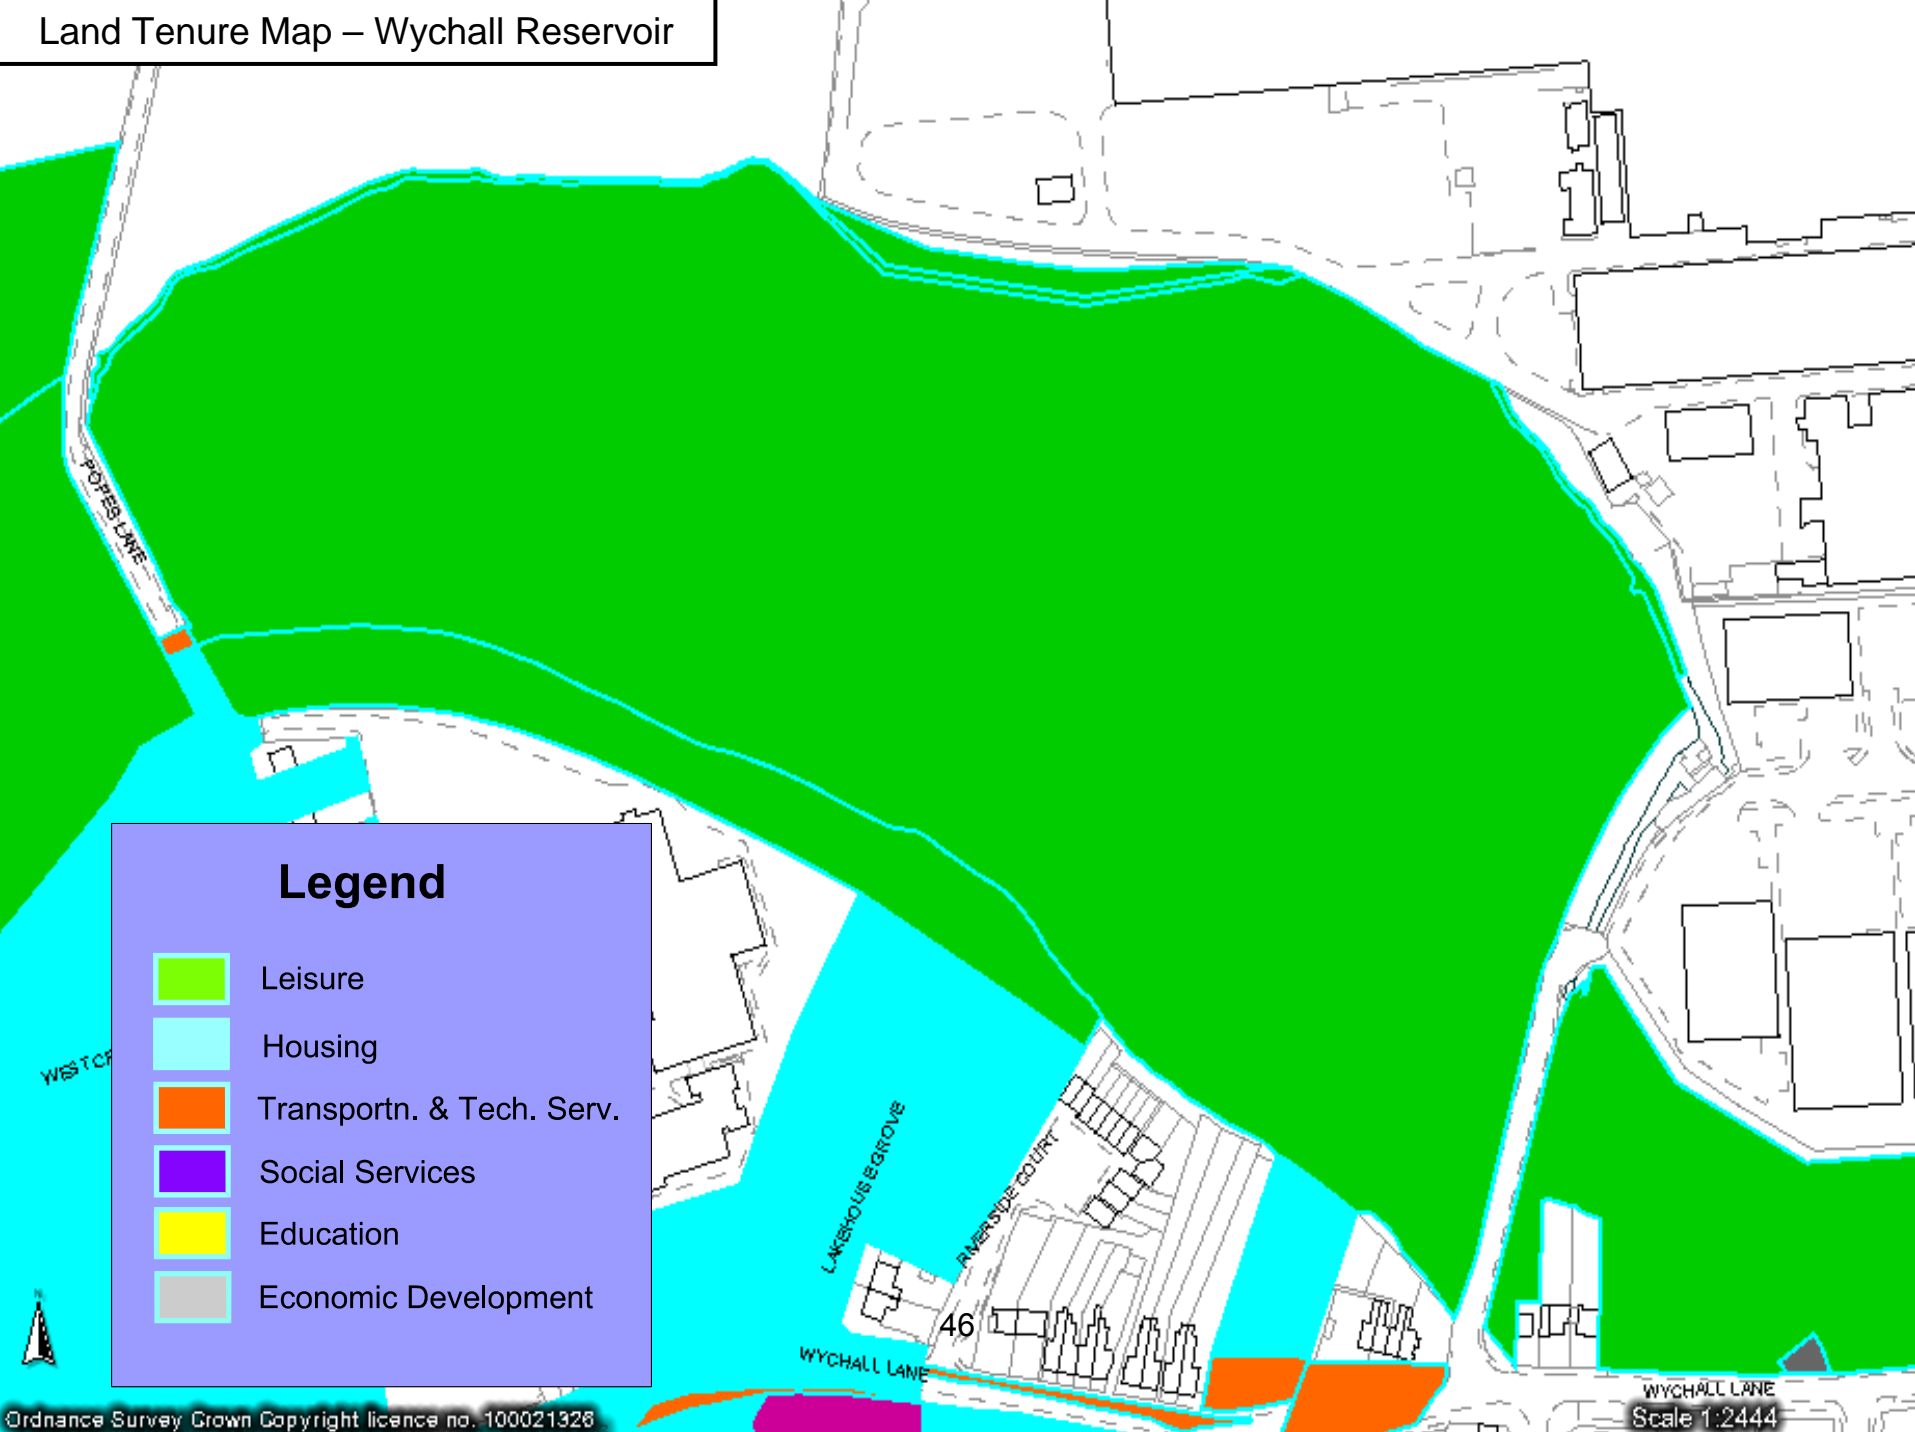

Land Tenure Map – Wychall Reservoir

Legend

- Leisure
- Housing
- Transportn. & Tech. Serv.
- Social Services
- Education
- Economic Development